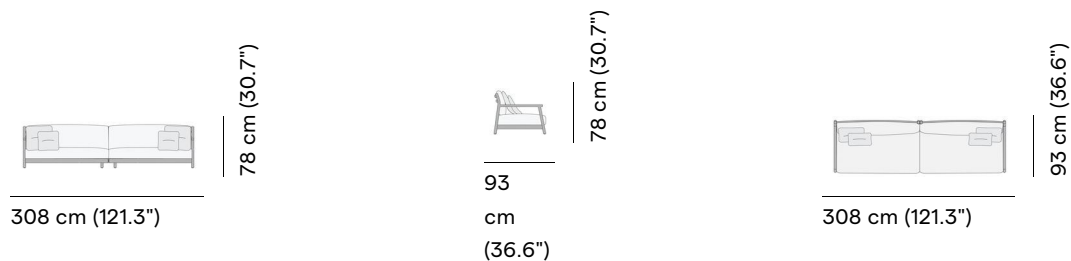

Technical drawing

Maintenance

To maintain and protect your Manutti pieces, we've developed a series of products that will guarantee their extended lifespan and your carefree enjoyment for many years to come.

- [Manutti Care line kit](#)
- [Cushion Boxes](#)
- [Protective Covers](#)